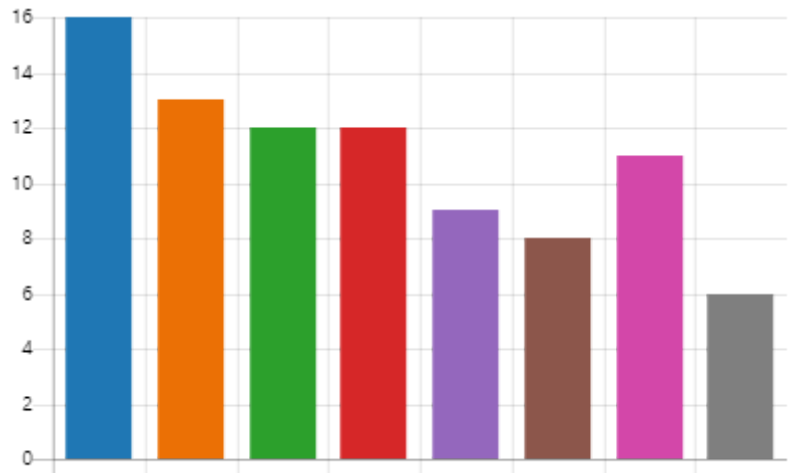

# Parental Questionnaire Spring 2021

**67**  
Responses

**02:54**  
Average time to complete

**Closed**  
Status

## 1. My child(ren) is in

<span style="color: blue;">●</span> FS1	16
<span style="color: orange;">●</span> FS2	13
<span style="color: green;">●</span> Y1	12
<span style="color: red;">●</span> Y2	12
<span style="color: purple;">●</span> Y3	9
<span style="color: brown;">●</span> Y4	8
<span style="color: pink;">●</span> Y5	11
<span style="color: gray;">●</span> Y6	6